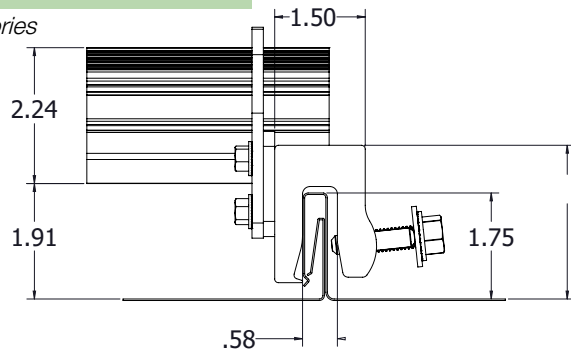

## Snow Titan® Snow Rail System

This system is designed to handle *heavier snow loads*

- Pre-assembled clamp allows for easy installation
- Our patented, non-penetrating sliding-pin design helps to protect the panel and warranty
- One-of-a-kind strong clamping claw
- Snap-in Ice Clips come in 2", 2.6" & 3.37" sizes
- Assembly includes necessary Snow Titan Bracket. Rail and Ice Clip are sold separately.

Shown: Part# 5096-ST-A2

w/accessories

Shown: Part# 5096-ST-A2N

w/accessories

Shown: Part# 5096-ST-A2Nw

w/accessories

**ACE  
CLAMP®**  
Innovative Roofing Solutions™

Free Samples and Ordering: