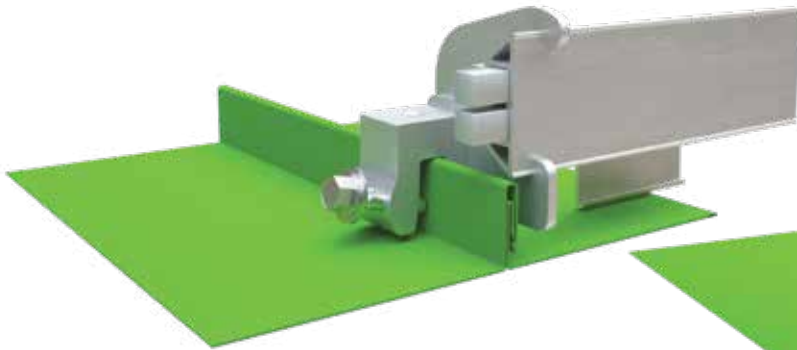

## Snow Titan® Snow Rail System

This system is designed to handle *heavier snow loads*

- Pre-assembled clamp allows for easy installation
- Our patented, non-penetrating sliding-pin design helps to protect the panel and warranty
- One-of-a-kind strong clamping claw
- Snap-in Ice Clips come in 2", 2.6" & 3.37" sizes
- Assembly includes necessary Snow Titan Bracket. Rail and Ice Clip are sold separately.

Shown: Part# 5096-ST-A2

w/accessories

Shown: Part# 5096-ST-A2N

w/accessories

Shown: Part# 5096-ST-A2Nw

w/accessories

**ACE  
CLAMP®**  
Innovative Roofing Solutions™

Free Samples and Ordering: