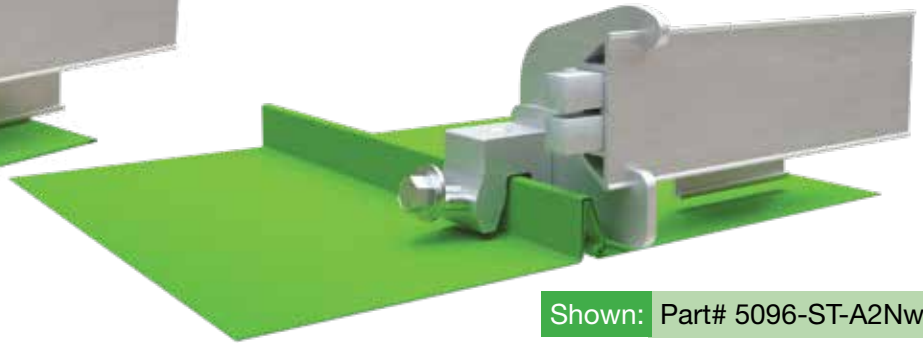

## Snow Titan® Snow Rail System

This system is designed to handle *heavier snow loads*

- Pre-assembled clamp allows for easy installation
- Our patented, non-penetrating sliding-pin design helps to protect the panel and warranty
- One-of-a-kind strong clamping claw
- Snap-in Ice Clips come in 2", 2.6" & 3.37" sizes
- Assembly includes necessary Snow Titan Bracket. Rail and Ice Clip are sold separately.

Shown: Part# 5096-ST-A2

w/accessories

Shown: Part# 5096-ST-A2N

w/accessories

Shown: Part# 5096-ST-A2Nw

w/accessories

**ACE  
CLAMP®**  
Innovative Roofing Solutions™

Free Samples and Ordering: