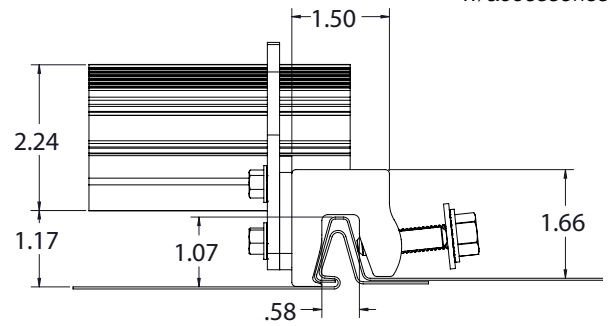

## Snow Titan® Snow Rail System

This system is designed to handle *heavier snow loads*

- Pre-assembled clamp allows for easy installation
- Our patented, non-penetrating sliding-pin design helps to protect the panel and warranty
- One-of-a-kind strong clamping claw
- Snap-in Ice Clips come in 2", 2.6" & 3.37" sizes
- Assembly includes necessary Snow Titan Bracket. Rail and Ice Clip are sold separately.

Shown: Part# 5096-ST-A2

w/accessories

Shown: Part# 5096-ST-A2N

w/accessories

Shown: Part# 5096-ST-A2Nw

w/accessories

**ACE  
CLAMP®**  
Innovative Roofing Solutions™

Free Samples and Ordering:

860-351-0686 / [www.AceClamp.com](http://www.AceClamp.com)

\*Based on typical contractor experiences. Photos shown are for representative purposes only. Actual product may vary. Design subject to change without notice. Additional panel profiles & torque specs: [aceclamp.com](http://aceclamp.com). Always use proper safety equipment when working on a roof. Do NOT use as a personal fall safety device.