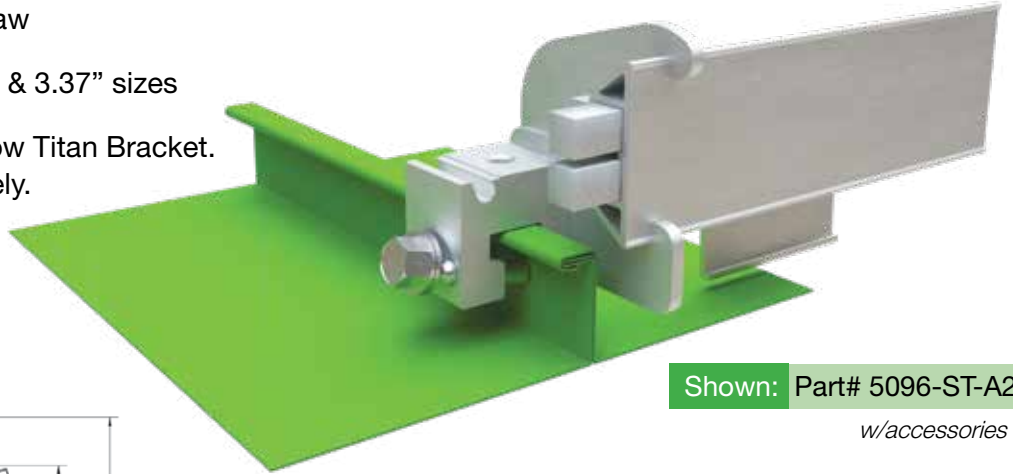

## Snow Titan® Snow Rail System

This system is designed to handle *heavier snow loads*

- Pre-assembled clamp allows for easy installation
- Our patented, non-penetrating sliding-pin design helps to protect the panel and warranty
- One-of-a-kind strong clamping claw
- Snap-in Ice Clips come in 2", 2.6" & 3.37" sizes
- Assembly includes necessary Snow Titan Bracket. Rail and Ice Clip are sold separately.

Shown: Part# 5096-ST-A2

w/accessories

Shown: Part# 5096-ST-A2N

w/accessories

Shown: Part# 5096-ST-A2Nw

w/accessories

**ACE  
CLAMP®**  
Innovative Roofing Solutions™

Free Samples and Ordering: