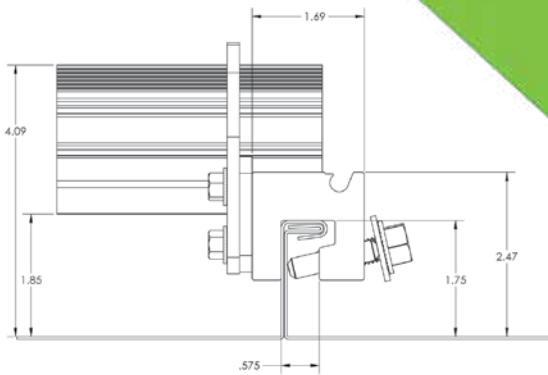

## Snow Titan® Snow Rail System

This system is designed to handle *heavier snow loads*

- Pre-assembled clamp allows for easy installation
- Our patented, non-penetrating sliding-pin design helps to protect the panel and warranty
- One-of-a-kind strong clamping claw
- Snap-in Ice Clips come in 2", 2.6" & 3.37" sizes
- Assembly includes necessary Snow Titan Bracket. Rail and Ice Clip are sold separately.

Shown: Part# 5096-ST-A2

w/accessories

Shown: Part# 5096-ST-A2N

w/accessories

Shown: Part# 5096-ST-A2Nw

w/accessories

**ACE  
CLAMP®**  
Innovative Roofing Solutions™

Free Samples and Ordering: