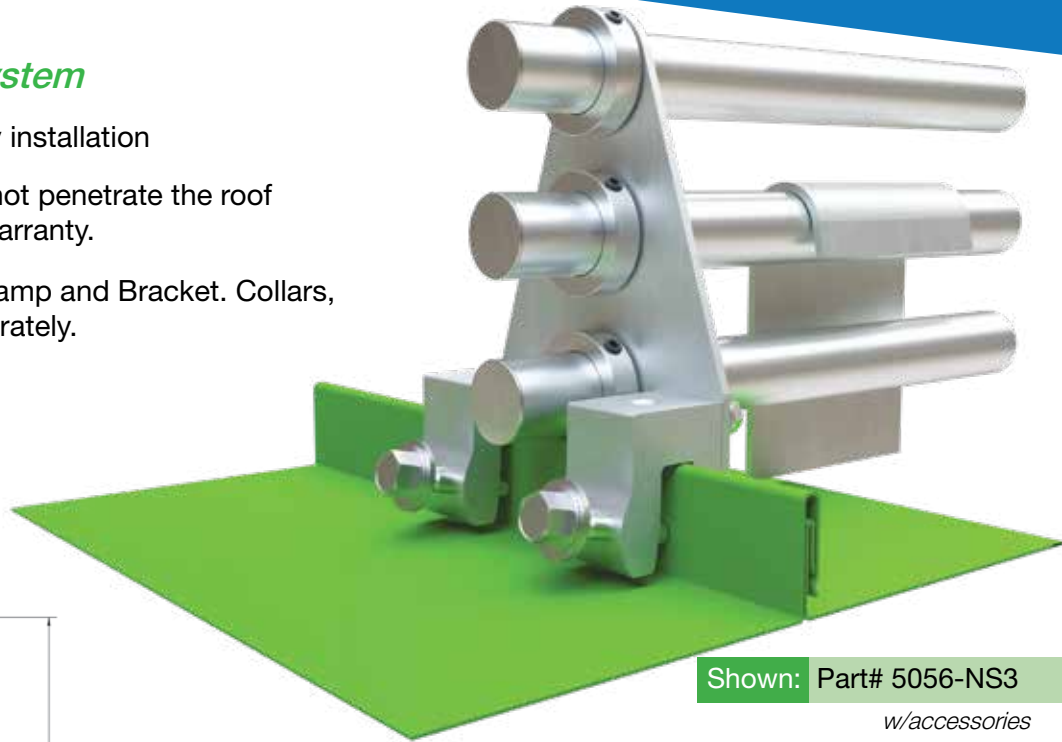

A2[®]N[™] Bar Snow Guard System

Pre-assembled clamp allows for easy installation

- Patented slide-pin design does not penetrate the roof panel, therefore protecting the warranty.
- Assembly includes necessary Clamp and Bracket. Collars, Ice Flags and Bars are sold separately.
- Aircraft quality aluminum
- All stainless-steel hardware
- *Installs in half the time of competitive products**

Shown: Part# 5056-NS3

w/accessories

Shown: Part# 5056-NS1

w/accessories

Shown: Part# 5056-NS2D

w/accessories