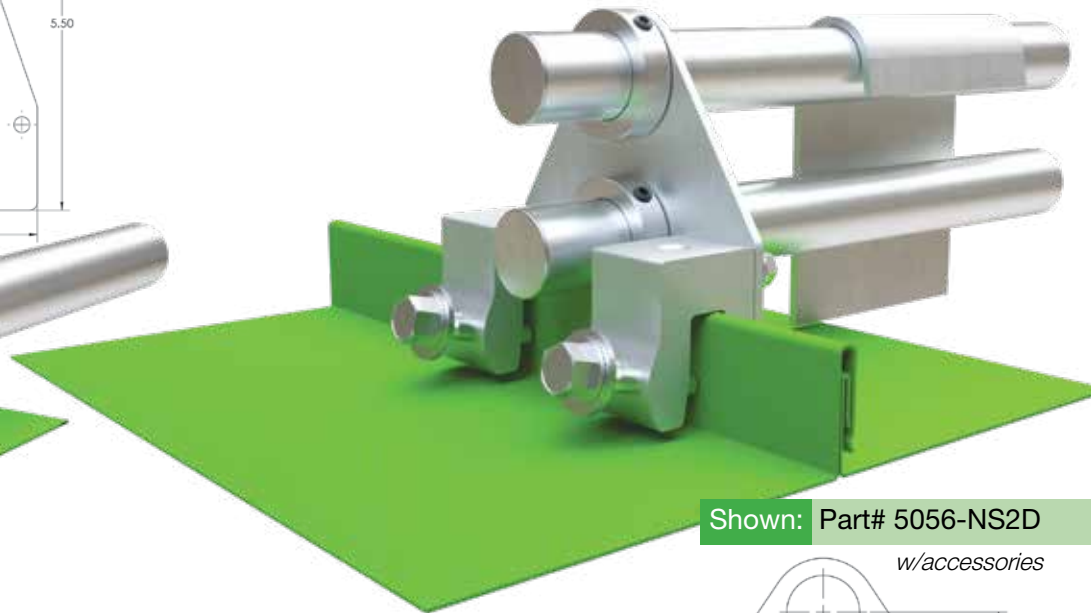

A2[®]N[™] Bar Snow Guard System

Pre-assembled clamp allows for easy installation

- Patented slide-pin design does not penetrate the roof panel, therefore protecting the warranty.
- Assembly includes necessary Clamp and Bracket. Collars, Ice Flags and Bars are sold separately.
- Aircraft quality aluminum
- All stainless-steel hardware
- *Installs in half the time of competitive products**

Shown: Part# 5056-NS3

w/accessories

Shown: Part# 5056-NS1

w/accessories

Shown: Part# 5056-NS2D

w/accessories