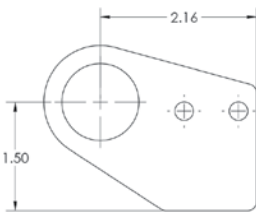

A2®N™ Bar Snow Guard System

Pre-assembled clamp allows for easy installation

- Patented slide-pin design does not penetrate the roof panel, therefore protecting the warranty.
- Assembly includes necessary Clamp and Bracket. Collars, Ice Flags and Bars are sold separately.
- Aircraft quality aluminum
- All stainless-steel hardware
- *Installs in half the time of competitive products**

Shown: Part# 5056-NS3

w/accessories

w/accessories

w/accessories