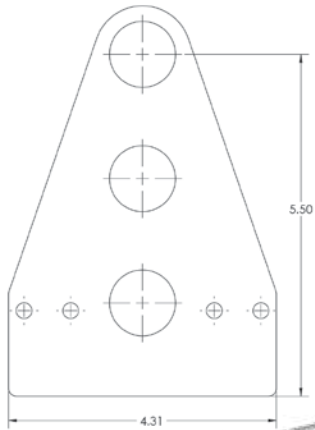

Shown: Part# 5056-NS1

w/accessories