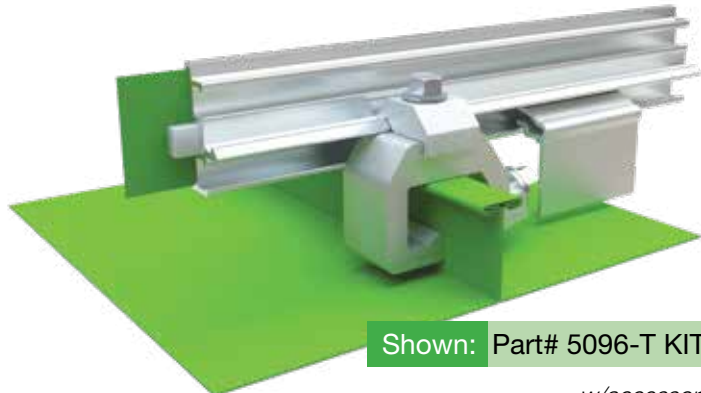

Shown: Part# 5096-T KIT
w/accessories