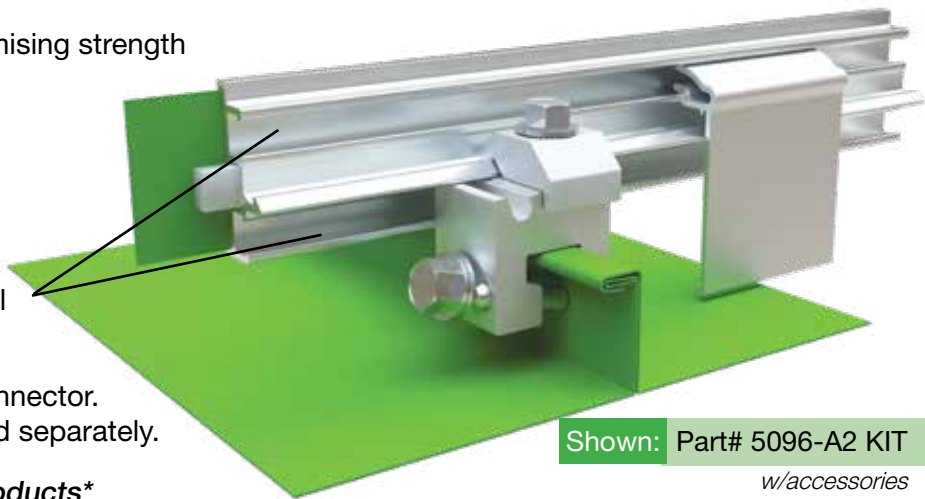

Color Snap® Rail System

Color Snap® installs in a snap and provides an easy way to add color to your SSMR (Standing Seam Metal Roof). Utilizing any of AceClamp's® fully-assembled clamps, this modern design snow rail presents two "snap-in" features that can significantly reduce installation time and labor costs. Not only does the rail snap in place, but the Ice Clip is the first of its kind on the market that is a snap-fit as well. No screws are needed to hold this Ice Clip securely.

- Unique patented design offers uncompromising strength
- Commercial & residential application
- High lateral resistance
- Bar is available in 8' & 10' lengths
- Ice clips have two *snap-in* locations on rail and come in 2", 2.6" and 3.37" lengths
- Assembly includes necessary Rail and Connector. Clamp with Top Block and Ice Clip are sold separately.
- **Installs in half the time of competitive products***