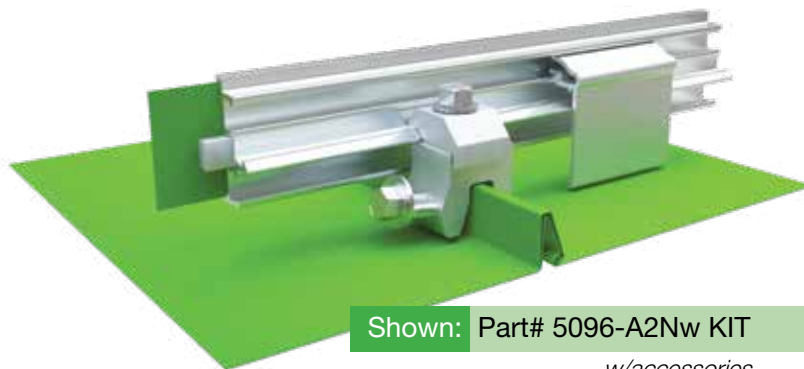

Shown: Part# 5096-A2Nw KIT
w/accessories