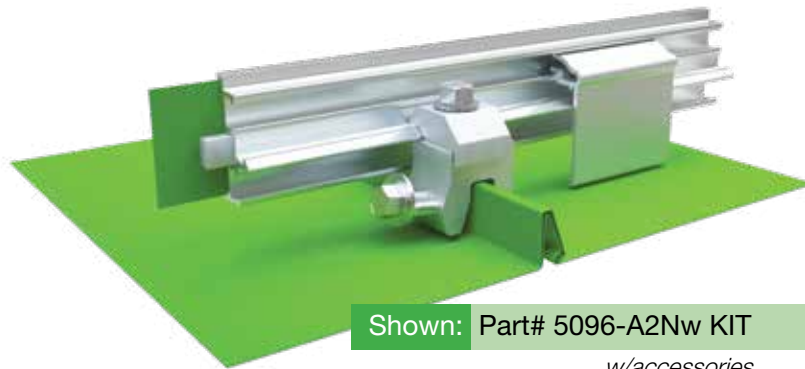

Shown: Part# 5096-A2Nw KIT
w/accessories