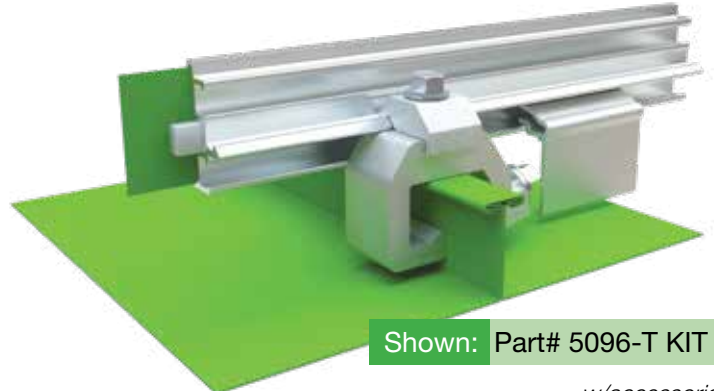

Shown: Part# 5096-T KIT
w/accessories

**ACE
CLAMP®**
Innovative Roofing Solutions™

Free Samples and Ordering:
860-351-0686 / www.AceClamp.com

*Based on typical contractor experiences. Photos shown are for representative purposes only. Actual product may vary. Design subject to change without notice. Additional panel profiles & torque specs: aceclamp.com. Always use proper safety equipment when working on a roof. Do NOT use as a personal fall safety device. v.031224