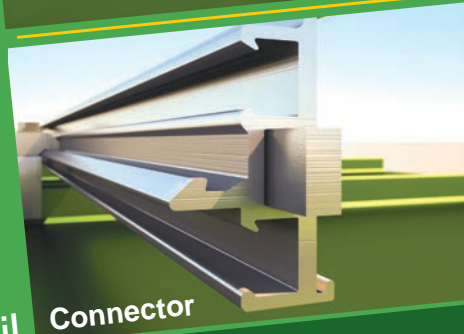

# SOMETIMES IT'S GOOD TO JUST BLEND IN

COLOR  
**Snap**<sup>®</sup>  
Patent# 9,850,661 B2

INSTALLS IN A SNAP, LETTING YOU MATCH YOUR SNOW RETENTION TO YOUR SSMR

## KEY BENEFITS:

- ✓ Utilizes AceClamp's<sup>®</sup> fully-assembled clamps
- ✓ Single-tool install
- ✓ Patented lock pins help safeguard powdercoat
- ✓ Load tested by 3rd party
- ✓ Engineering layouts available from AceClamp<sup>®</sup>
- ✓ Installs in half the time and costs!\*

Not only does the rail snap in place, but the Ice Clip is the first of its kind on the market that is a snap-fit as well. No screws are needed to hold this Ice Clip securely.

[www.aceclamp.com/color-matching-snow-rail](http://www.aceclamp.com/color-matching-snow-rail)

**INTERLOCKING ASSEMBLY MAKES INSTALLATION A SNAP!**

The AceClamp<sup>®</sup> family of products were designed with the installer in mind. Our clamps ship fully assembled and are the easiest and fastest to install. Save time and money by getting your team on and off the roof faster, while reducing overall installation costs for your company.